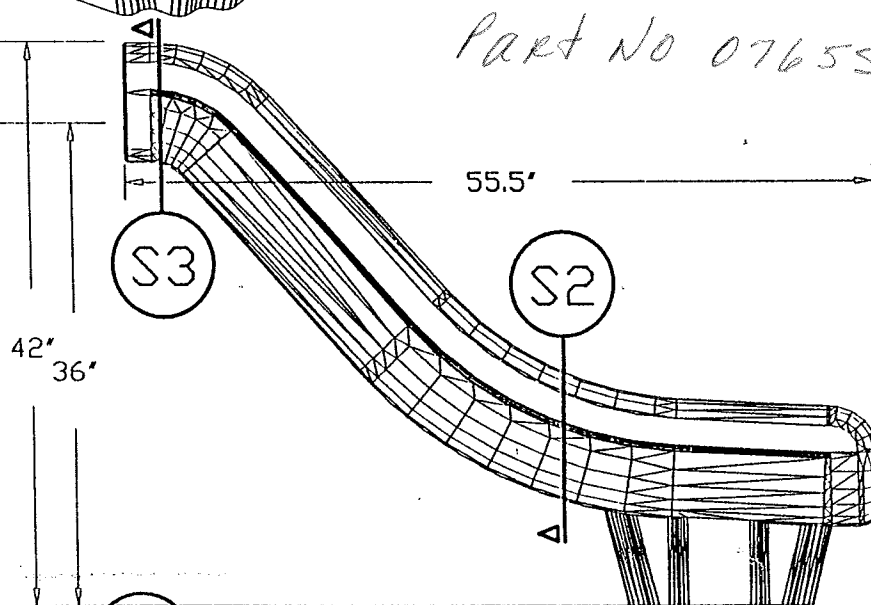

550 shot peen texture
below parting line.

Parting line
@ 1/2" diam. bead

Mirror finish above parting
line and into slide bedway.

P1 CORNER PERSPECTIVE VIEW

Part No 07655

8.75"

42"

E1 FRONT VIEW

42"
36"

55.5"

E2 SIDE VIEW