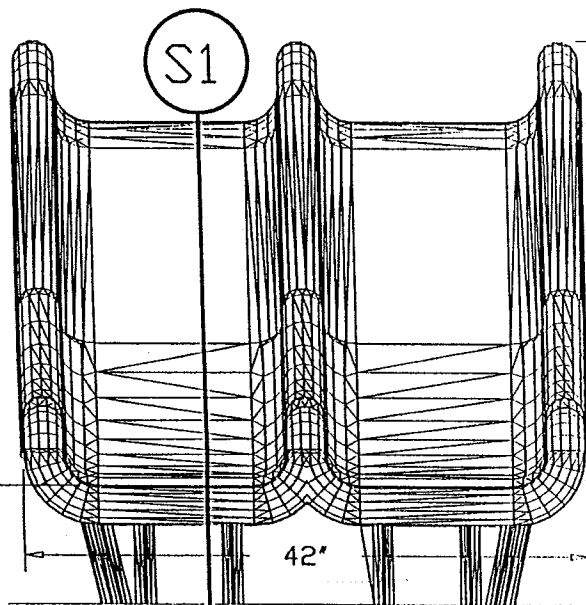

550 shot peen texture
below parting line.

Parting line
@ 1/2" diam. bead

Mirror finish above parting
line and into slide bedway.

P1 CORNER PERSPECTIVE VIEW

Part No 07655

8.75"

42"

E1 FRONT VIEW

42"
36"

55.5"

E2 SIDE VIEW