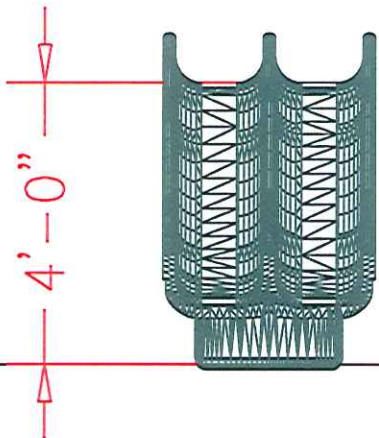

Superior International Industries The Unlimited Playground Factories

REV.

DESCRIPTION

GROUND LEVEL

PLAYSYSTEM: 4' double bedway  
 UNIT SIZE:  
 DRAWN BY: S.MCGUIRE  
 DATE: 04/18/2006  
 SHEET: 1 OF 1  
 COLOR SCHEME:

THE COLORS SHOWN REPRESENT A PARTICULAR COLOR SCHEME.  
 INDIVIDUAL COMPONENTS MAY DIFFER; HOWEVER WILL  
 REMAIN WITHIN THE DESIGNATED SCHEME.

MEASUREMENTS TO BE VERIFIED BY  
 CUSTOMER PRIOR TO PURCHASE