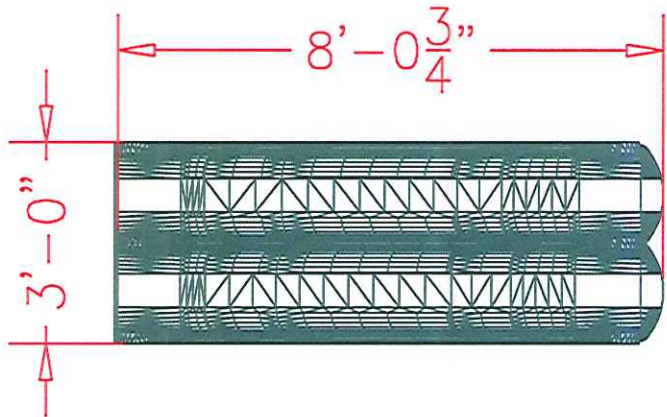

Superior International Industries The Unlimited Playground Factories

REV.

DESCRIPTION

GROUND LEVEL

PLAYSYSTEM: 4' double bedway  
 UNIT SIZE:  
 DRAWN BY: S.MCGUIRE  
 DATE: 04/18/2006  
 SHEET: 1 OF 1  
 COLOR SCHEME:

THE COLORS SHOWN REPRESENT A PARTICULAR COLOR SCHEME.  
 INDIVIDUAL COMPONENTS MAY DIFFER; HOWEVER WILL  
 REMAIN WITHIN THE DESIGNATED SCHEME.

MEASUREMENTS TO BE VERIFIED BY  
 CUSTOMER PRIOR TO PURCHASE

APPROVED AS DRAWN

x \_\_\_\_\_  
 (SIGN AND DATE)

4' TRS